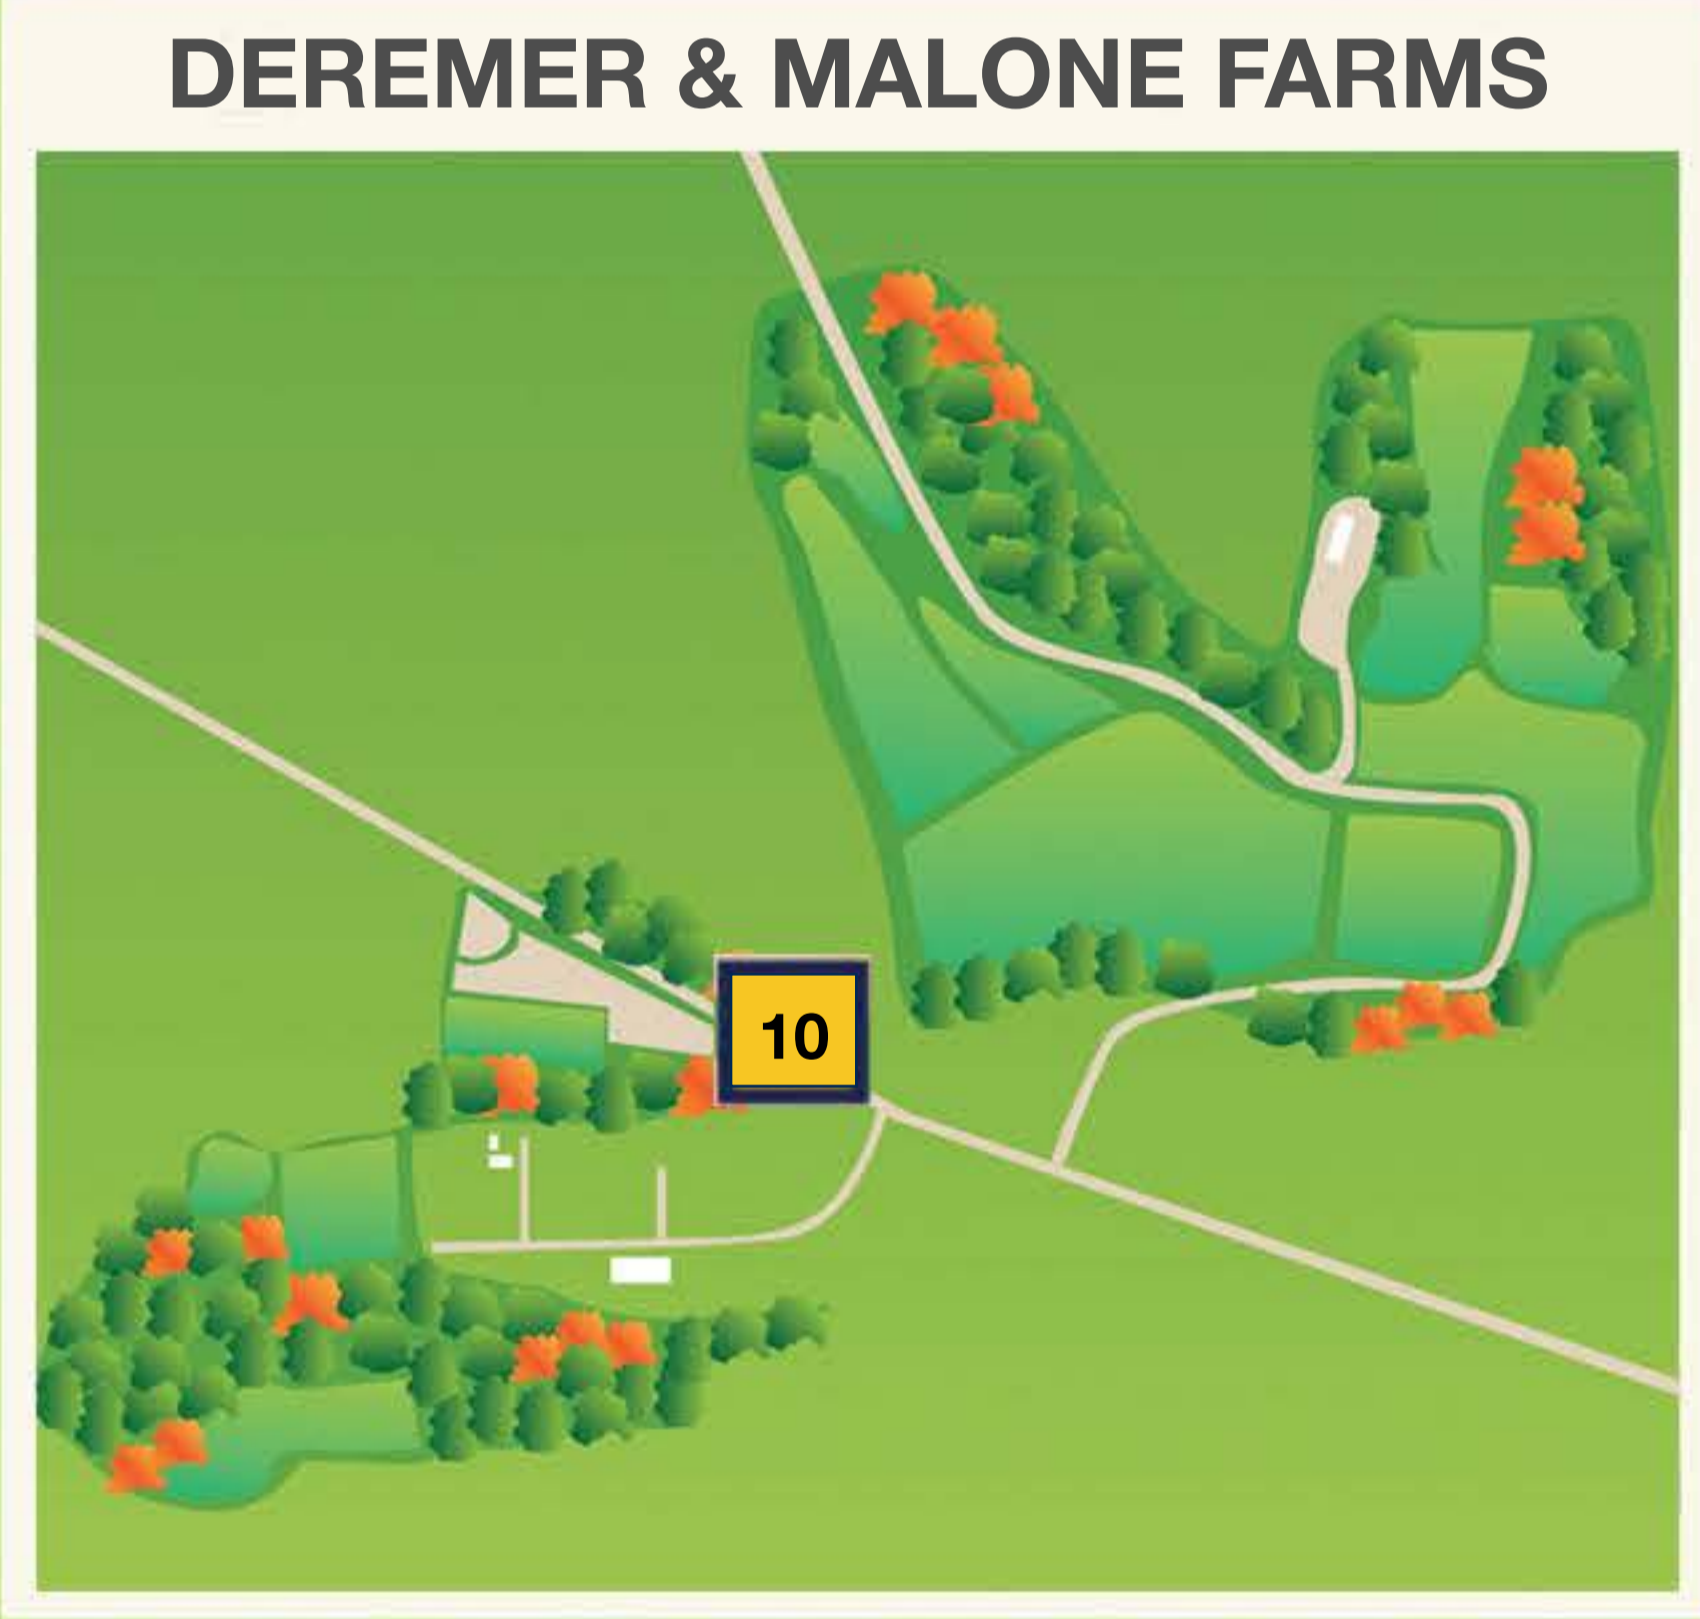

MAP KEY

- | | |
|---|--|
| 1 Academy Hall (AC) | 18 Indoor Riding Arena (IRA) |
| 2 Administration Building (AD) | 19 J. Edward Kelley Complex - Recreational Center (KC) |
| 3 Starcher Agriculture Complex (SAC) | 20 Lough Gymnasium (GYM) |
| 4 Baseball Club House | 21 Maintenance & Facilities |
| 5 Catamount Place Residence Hall | 22 Memorial Residence Hall |
| 6 Catamount Statue | 23 Mary F. Shipper Library (LIB) |
| 7 Church - McKee Arts Center (CHMK) | 24 Outdoor Basketball Court |
| 8 Davis Conference Center | 25 President's House |
| 9 Davis Residence Hall | 26 Quad |
| 10 Deremer (DEF) & Malone (MAF) Farms | 27 Reynolds Residence Hall |
| 11 Enrollment Services and Visitor Center | 28 Science Hall (SCI) |
| 12 Farm Shop | 29 Softball Field |
| 13 Field House | 30 Stayman Field (Lacrosse & Soccer) |
| 14 Friend Residence Hall | 31 Student Union/Bookstore |
| 15 Golden Park (Baseball) | 32 University Place Residence Hall |
| 16 Starcher Agriculture Complex - Green House | 33 University Police |
| 17 Health Center | 34 Gustafson Farm (GUF) |
| | 35 WKWY Mountain Streams Radio Station |

PARKING KEY

- Community Parking Only (C1-C7)
- Residence, Commuter, Staff Parking (A1-A6)
- Staff Only Parking (S1-S5)
- ✳ Visitor Parking
- ✳ Veteran Parking

Keyser

West Virginia

TO FARMS: EAST 15 MILES ON ROUTE 46