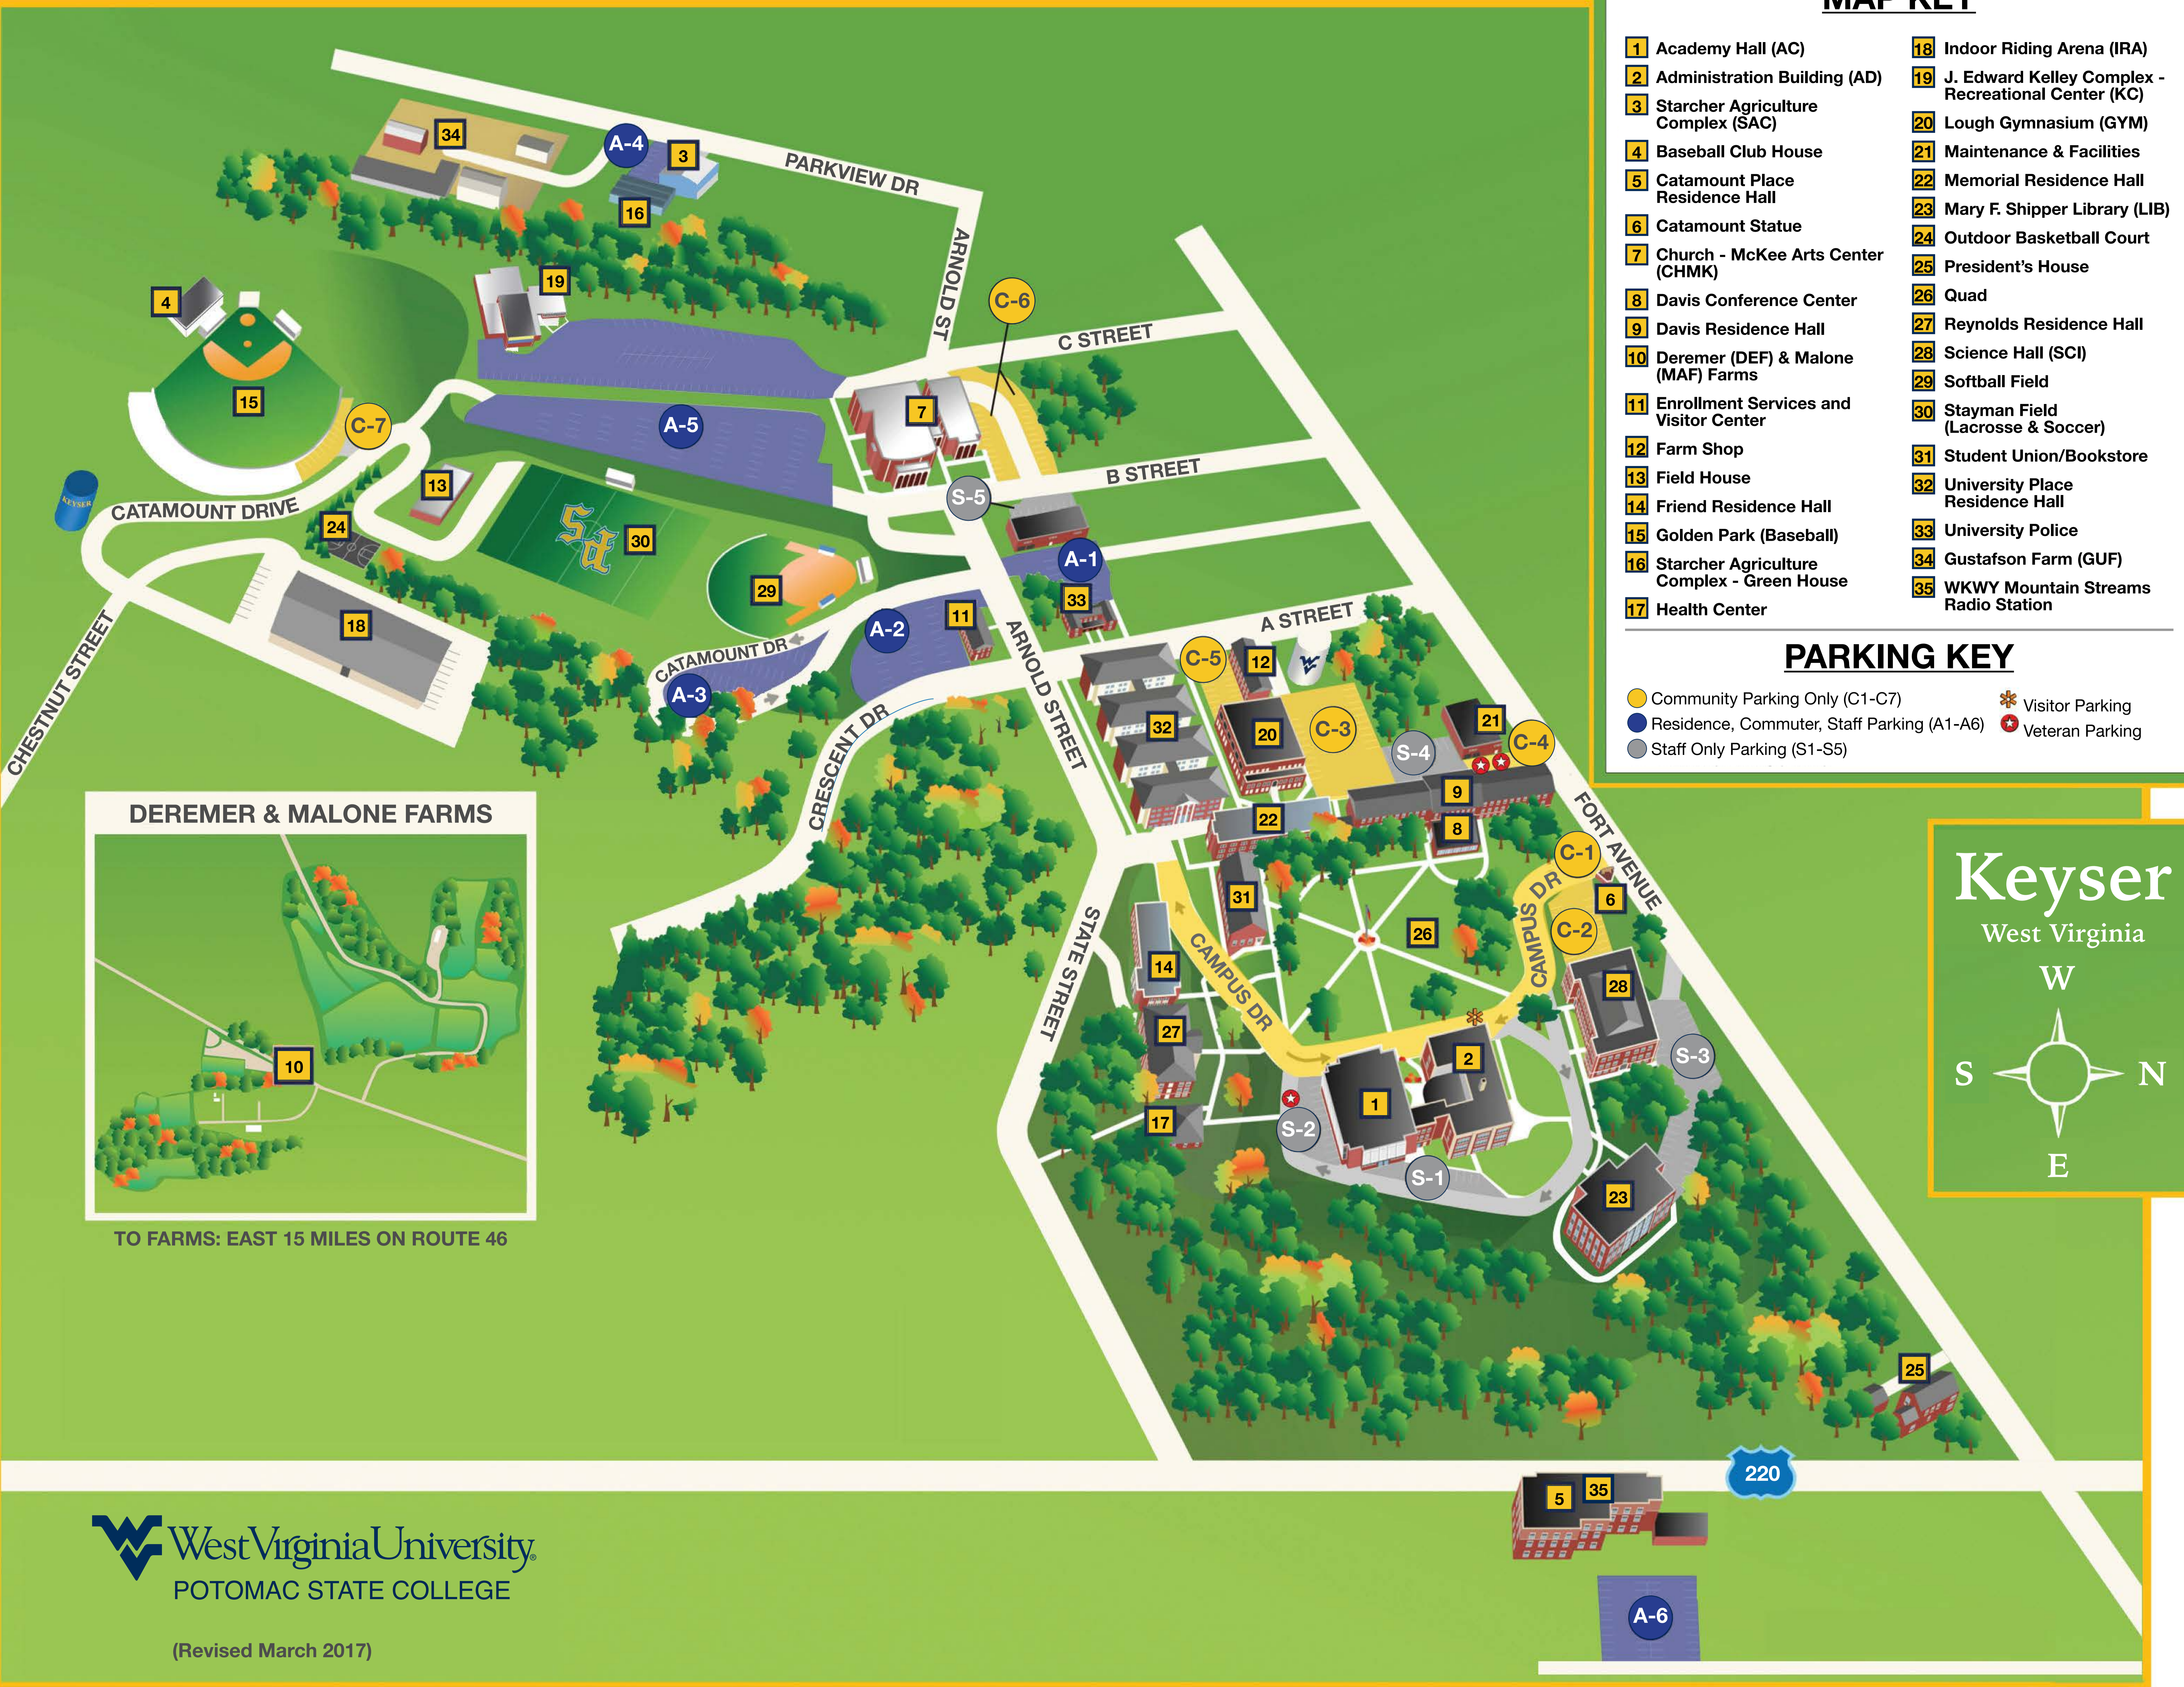

MAP KEY

- | | |
|---|--|
| 1 Academy Hall (AC) | 18 Indoor Riding Arena (IRA) |
| 2 Administration Building (AD) | 19 J. Edward Kelley Complex - Recreational Center (KC) |
| 3 Starcher Agriculture Complex (SAC) | 20 Lough Gymnasium (GYM) |
| 4 Baseball Club House | 21 Maintenance & Facilities |
| 5 Catamount Place Residence Hall | 22 Memorial Residence Hall |
| 6 Catamount Statue | 23 Mary F. Shipper Library (LIB) |
| 7 Church - McKee Arts Center (CHMK) | 24 Outdoor Basketball Court |
| 8 Davis Conference Center | 25 President's House |
| 9 Davis Residence Hall | 26 Quad |
| 10 Deremer (DEF) & Malone (MAF) Farms | 27 Reynolds Residence Hall |
| 11 Enrollment Services and Visitor Center | 28 Science Hall (SCI) |
| 12 Farm Shop | 29 Softball Field |
| 13 Field House | 30 Stayman Field (Lacrosse & Soccer) |
| 14 Friend Residence Hall | 31 Student Union/Bookstore |
| 15 Golden Park (Baseball) | 32 University Place Residence Hall |
| 16 Starcher Agriculture Complex - Green House | 33 University Police |
| 17 Health Center | 34 Gustafson Farm (GUF) |
| | 35 WKWY Mountain Streams Radio Station |

PARKING KEY

- Community Parking Only (C1-C7)
- Residence, Commuter, Staff Parking (A1-A6)
- Staff Only Parking (S1-S5)
- ✳ Visitor Parking
- ✳ Veteran Parking

Keyser

West Virginia

TO FARMS: EAST 15 MILES ON ROUTE 46